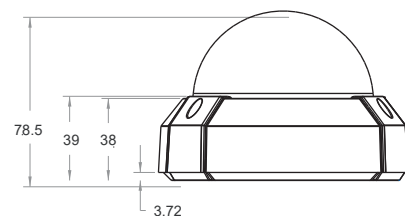

IK Rating

Data Encryption

Edge AI

**KVS-ID04F-CI** Kyla Vision 4MP Intelligent Hybrid IR Dome Camera

**KVS-ID04F-CAA** Kyla Vision 4MP Intelligent Hybrid IR Dome Camera with Audio I/O