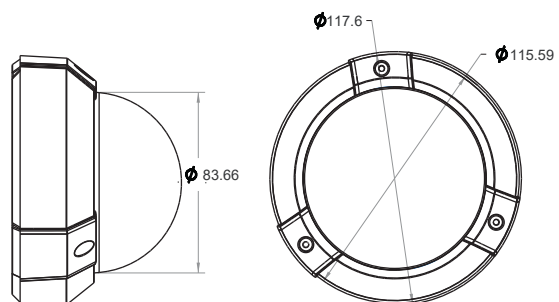

IK Rating

Data Encryption

Edge AI

**KVS-ID04F-CI** Kyla Vision 4MP Intelligent Hybrid IR Dome Camera

**KVS-ID04F-CAA** Kyla Vision 4MP Intelligent Hybrid IR Dome Camera with Audio I/O