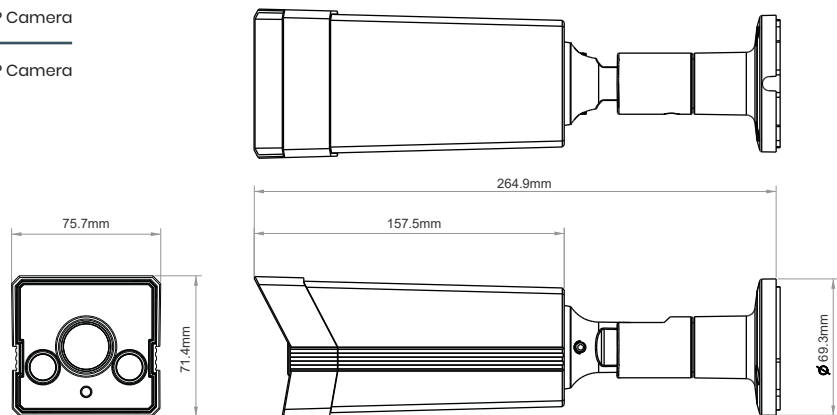

Kyla Intelligent IllumiLux Bullet IP Camera

Key Features:

- 1/1.8", 4.0 megapixel, progressive scan CMOS sensor
- 2.8mm/4mm fixed lens
- 0.001 Lux (F1.0, AGC ON), 0 Lux with White Light (30m)
- H.265, H.264, MJPEG codec support, Multiple streaming
- Built-in AI Algorithm: Motion detection, Object detection (Human, Vehicle, Pet), Intrusion detection, Crossing-line people counting, Face capture, Illegal parking

KVS-IB04F-C Kyla 4MP Intelligent IllumiLux Bullet IP Camera

KVS-IB04F-CMS Kyla 4MP Intelligent IllumiLux Bullet IP Camera with Audio I/O