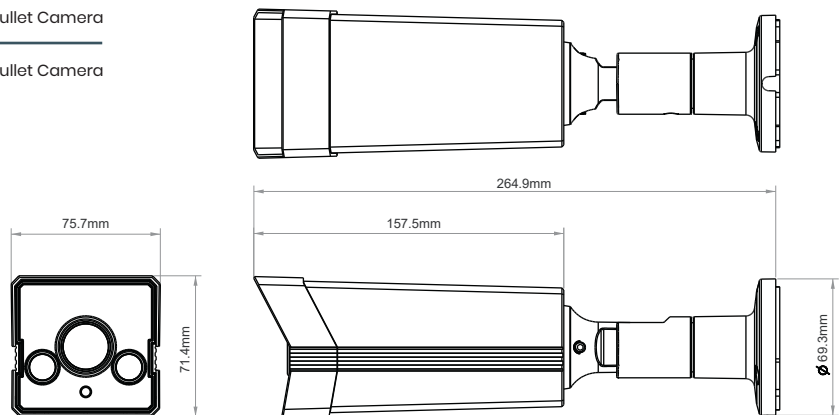

IK Rating

Data Encryption

Edge AI

**KVS-IB04F-CI** Kyla Vision 4MP Intelligent Hybrid IR Bullet Camera

**KVS-IB04F-CIMS** Kyla Vision 4MP Intelligent Hybrid IR Bullet Camera with Audio I/O