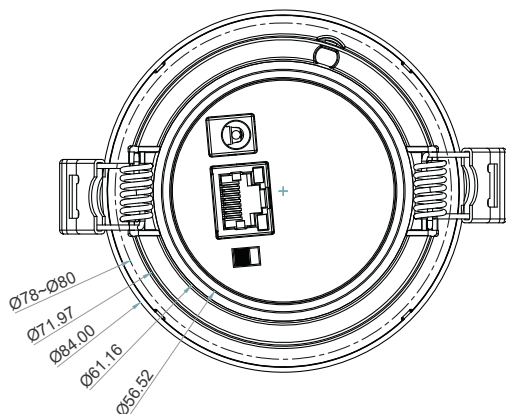

Key Features:

- 1/1.8", 4.0 megapixel, progressive scan CMOS sensor
- 2.8mm /4mm/6mm fixed lens
- 0.001 Lux (F1.0, AGC ON), 0 Lux with White Light (30m)
- Smart Hybrid Supplement light
- H.265, H.264, MJPEG codec support, Multiple streaming
- Built-in AI Algorithm: Motion detection, Object detection (Human, Vehicle, Pet), Intrusion detection, Crossing-line people counting, Face capture, Illegal parking

KVS-IB04F-CIB

Kyla Intelligent Recessed Dome Camera with Built-In Battery