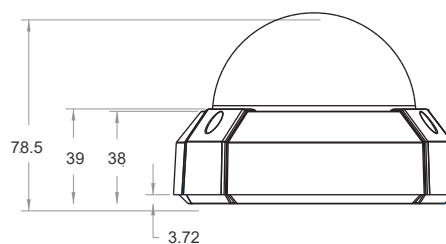

IP Rating

IK Rating

Data Encryption

**KYLA-VS-4DOP-WH** Kyla 4MP PoE Dome Outdoor IPC