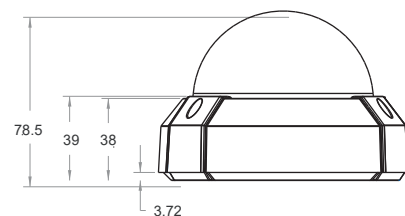

Kyla Intelligent IllumiLux Dome IP Camera

Key Features:

- 1/1.8", 4.0 megapixel, progressive scan CMOS sensor
- 2.8mm/4mm/6mm fixed lens
- 0.001 Lux (F1.0, AGC ON), 0 Lux with White Light (30m)
- H.265, H.264, MJPEG codec support, Multiple streaming
- Built-in AI Algorithm: Motion detection, Object detection (Human, Vehicle, Pet), Intrusion detection, Crossing-line people counting, Face capture, Illegal parking

KVS-IDO4F-C Kyla 4MP Intelligent IllumiLux Dome IP Camera

KVS-IDO4F-CAA Kyla 4MP Intelligent IllumiLux Dome IP Camera with Audio I/O