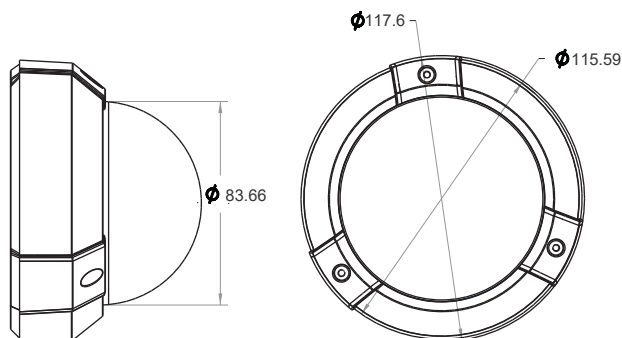

IP Rating

IK Rating

Data Encryption

**KYLA-VS-4DOP-WH** Kyla 4MP PoE Dome Outdoor IPC