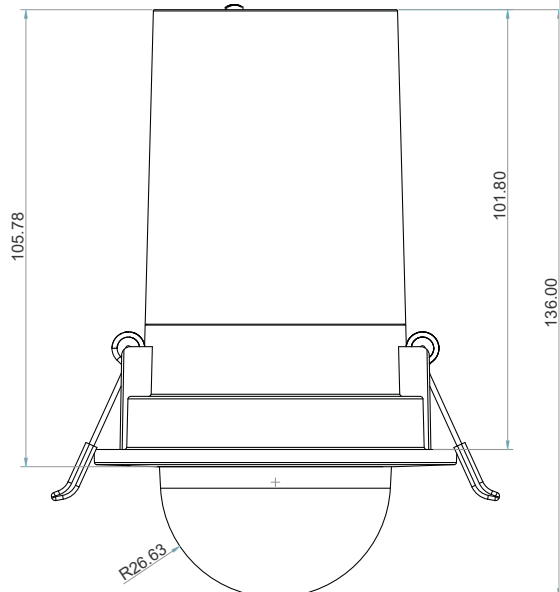

Key Features:

- 1/1.8", 4.0 megapixel, progressive scan CMOS sensor
- 2.8mm /4mm/6mm fixed lens
- 0.001 Lux (F1.0, AGC ON), 0 Lux with White Light (30m)
- Smart Hybrid Supplement light
- H.265, H.264, MJPEG codec support, Multiple streaming
- Built-in AI Algorithm: Motion detection, Object detection (Human, Vehicle, Pet), Intrusion detection, Crossing-line people counting, Face capture, Illegal parking

KVS-IB04F-CIB

Kyla Intelligent Recessed Dome Camera with Built-In Battery