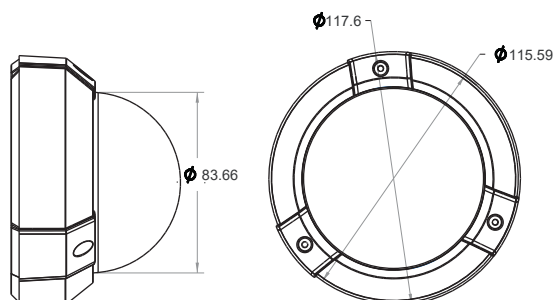

Kyla Intelligent IllumiLux Dome IP Camera

Key Features:

- 1/1.8", 4.0 megapixel, progressive scan CMOS sensor
- 2.8mm/4mm/6mm fixed lens
- 0.001 Lux (F1.0, AGC ON), 0 Lux with White Light (30m)
- H.265, H.264, MJPEG codec support, Multiple streaming
- Built-in AI Algorithm: Motion detection, Object detection (Human, Vehicle, Pet), Intrusion detection, Crossing-line people counting, Face capture, Illegal parking

KVS-IDO4F-C Kyla 4MP Intelligent IllumiLux Dome IP Camera

KVS-IDO4F-CAA Kyla 4MP Intelligent IllumiLux Dome IP Camera with Audio I/O