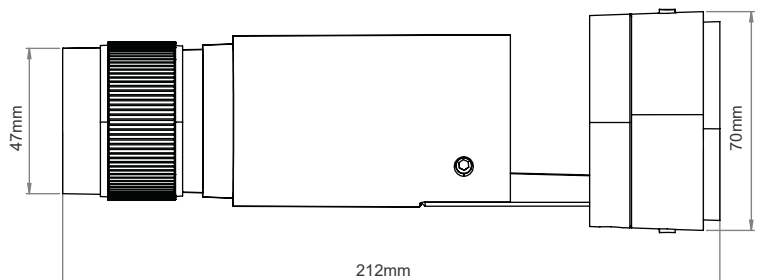

2MP & 4MP Video Resolution

Plug and Play Installation

Data Encryption

**KYLA-VS-2BIP-WH** Kyla 2MP Bullet Indoor IPC – white  
**KYLA-VS-2BIP-BL** Kyla 2MP Bullet Indoor IPC – black

**KYLA-VS-4BIP-WH** Kyla 4MP Bullet Indoor IPC – white  
**KYLA-VS-4BIP-BL** Kyla 4MP Bullet Indoor IPC – black