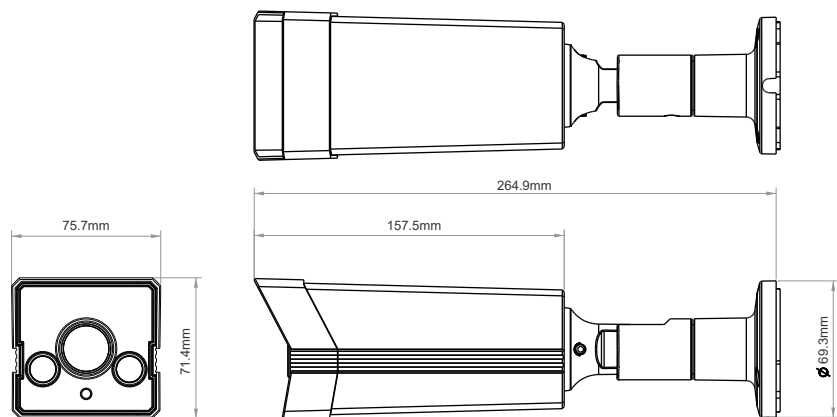

IP Rating

IK Rating

Data Encryption

WiFi

- KYLA-VS-2BIP-WH** Kyla 2MP PoE Bullet Outdoor IPC
- KYLA-VS-4BIP-WH** Kyla 4MP PoE Bullet Outdoor IPC
- KYLA-VS-4BIW-WH** Kyla 4MP Wi-Fi Bullet Outdoor IPC