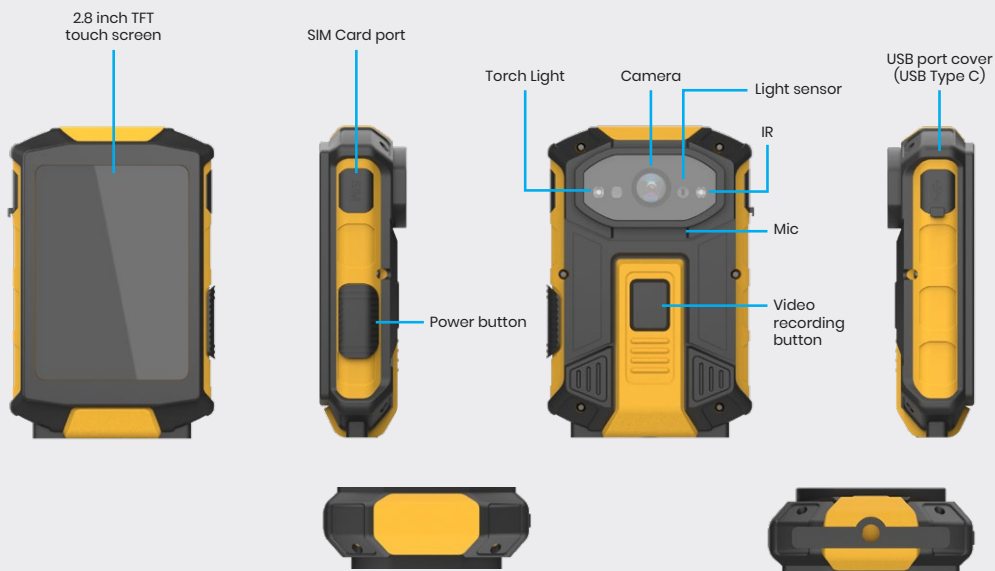

Smallest Construction Camera

The Compact Construction Camera is built to withstand construction environments while delivering high-definition video. Small, lightweight, and robust, it mounts easily on stands or equipment for seamless capture of key moments. With up to 12 hours of continuous use on a single charge and easy recharging, it's perfect for on-site documentation.

Key Features

Camera Accessories