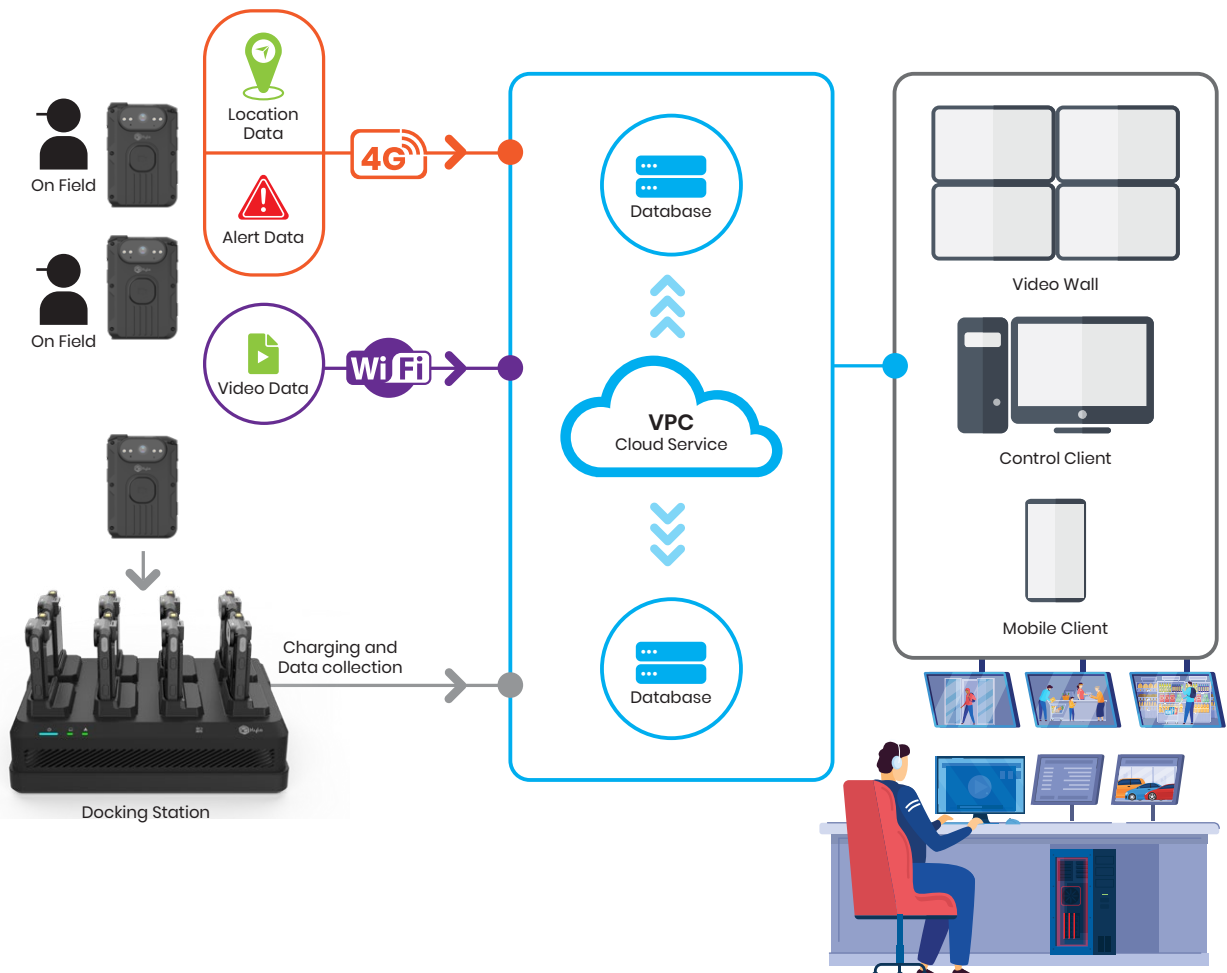

Kyla

Kyla Body-Worn Solution

The Indisputable Evidence For Incident Management

Kyla's body-worn solution offers a comprehensive end-to-end data management, including body-worn camera, docking station, central management platform, and mobile app. Designed for incident management with unique guard tour function, Kyla's body-worn solution captures, stores, and manages essential information efficiently, ensuring enhanced security and accountability.

Solution Benefits

1. Improve Situational Awareness
2. Flexible and Secure Data Storage
3. Patrol Status Visualization

Solution Architecture

Kyla Body-Worn Camera

The Kyla Body-Worn Camera (BWC) is designed to provide reliable edge security for law enforcement and security personnel. Our BWC features a unique Guard Tour function, developed in-house, that enhances security patrols by allowing checkpoints to be verified via NFC or QR code for efficient and accurate monitoring.

Key Features

Guard Tour

Built-in NFC reader

Location Tracking (GPS)

Automatic Wireless Uploading

Push to Stream/ Talk / SOS

Lightweight

1.8m Drop Test

Users can simultaneously charge and download data from up to 8 BWCs, seamlessly uploading to the central platform for complete backend reporting. Engineered with advanced security features, it includes electric locks for user authentication and encrypted data transfer.