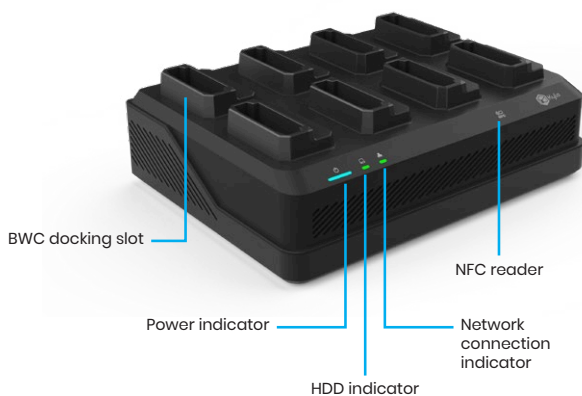

Users can simultaneously charge and download data from up to 8 BWCs, seamlessly uploading to the central platform for complete backend reporting. Engineered with advanced security features, it includes electric locks for user authentication and encrypted data transfer.

Key Features

NFC Authentication

Data Encryption

4 HDD Slots (up to 22TB each)

BWC Fast Charging (3 hours)

Kyla

ENERGISING VISION

A Singapore Brand