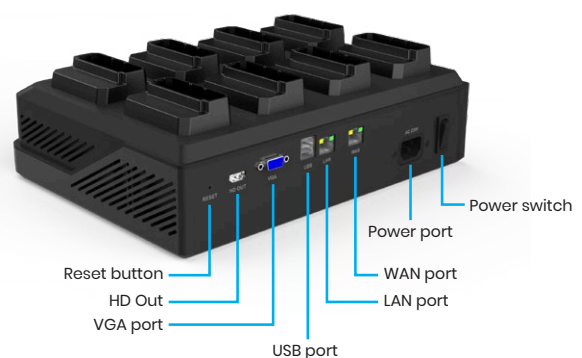

Users can simultaneously charge and download data from up to 8 BWCs, seamlessly uploading to the central platform for complete backend reporting. Engineered with advanced security features, it includes electric locks for user authentication and encrypted data transfer.

Key Features

NFC Authentication

Data Encryption

4 HDD Slots (up to 22TB each)

BWC Fast Charging (3 hours)

Kyla

ENERGISING VISION

A Singapore Brand