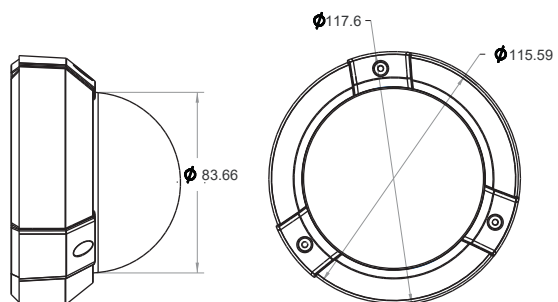

Edge AI

KVS-IDO4F-C Kyla 4MP Intelligent IllumiLux Dome IP Camera

KVS-IDO4F-CIMS Kyla 4MP Intelligent IllumiLux Dome IP Camera with Audio I/O

Kyla Intelligent Hybrid IR Dome IP Camera

Key Features:

- 1/1.8", 4.0 megapixel, progressive scan CMOS sensor
- 2.8mm /4mm/6mm fixed lens
- 0.001 Lux (F1.0, AGC ON), 0 Lux with White Light (30m)
- Smart Hybrid Supplement light
- H.265, H.264, MJPEG codec support, Multiple streaming
- Built-in AI Algorithm: Motion detection, Object detection, Intrusion detection, Crossing-line people counting, Face capture, Illegal parking