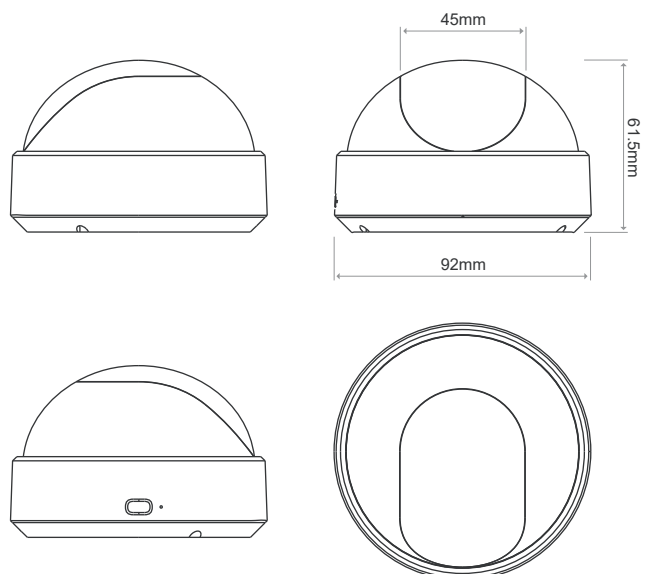

127°/109°
AOV

DWDR

2MP & 4MP Video Resolution

Plug and Play Installation

Data Encryption

WiFi

KYLA-VS-2DIP-WH	Kyla 2MP PoE Dome Indoor IPC
KYLA-VS-4DIP-WH	Kyla 4MP PoE Dome Indoor IPC
KYLA-VS-4DIW-WH	Kyla 4MP Wi-Fi Dome Indoor IPC