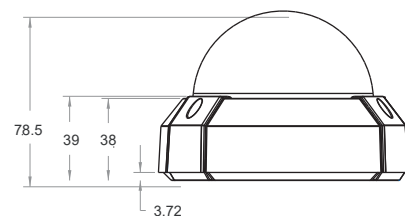

Edge AI

KVS-IDO4F-C Kyla 4MP Intelligent IllumiLux Dome IP Camera

KVS-IDO4F-CIMS Kyla 4MP Intelligent IllumiLux Dome IP Camera with Audio I/O

Kyla Intelligent Hybrid IR Dome IP Camera

Key Features:

- 1/1.8", 4.0 megapixel, progressive scan CMOS sensor
- 2.8mm /4mm/6mm fixed lens
- 0.001 Lux (F1.0, AGC ON), 0 Lux with White Light (30m)
- Smart Hybrid Supplement light
- H.265, H.264, MJPEG codec support, Multiple streaming
- Built-in AI Algorithm: Motion detection, Object detection, Intrusion detection, Crossing-line people counting, Face capture, Illegal parking