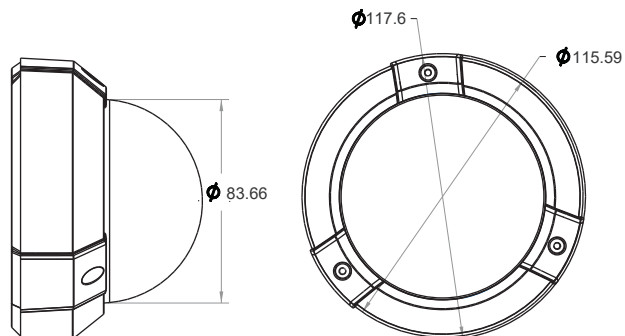

AOV

DWDR

4MP Video Resolution

IP Rating

Data Encryption

KYLA-VS-4DOP-WH Kyla 4MP PoE Dome Outdoor IPC

Kyla Intelligent IllumiLux Bullet IP Camera

Key Features: