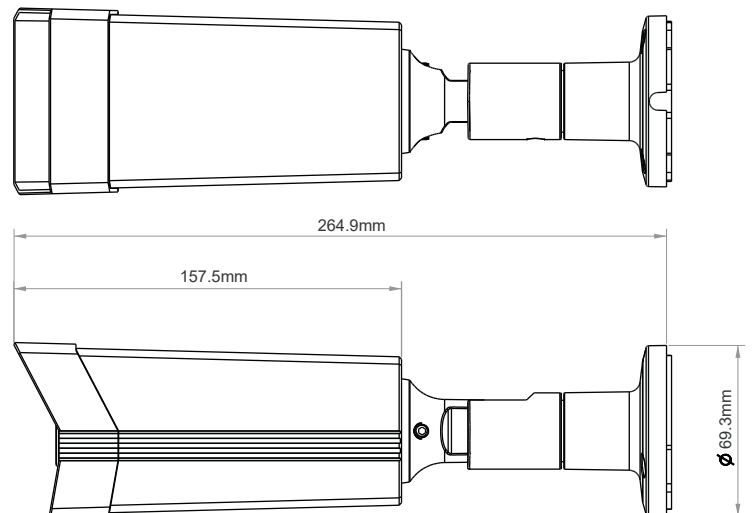

Kyla Indoor Dome IP Camera

Key Features:

- 3.3mm/4mm fixed lens
- 0.01 Lux (F2.0/F1.6, AGC ON), 0 Lux with IR (20m)
- H.265, H.264, MJPEG codec support, Multiple streaming

Day & Night Conversion

ONVIF Compliant (Profile S,T,G)