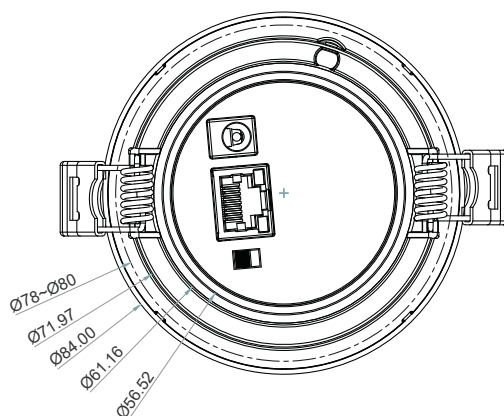

Key Features:

- 1/1.8", 4.0 megapixel, progressive scan CMOS sensor
- 2.8mm /4mm/6mm fixed lens
- 0.001 Lux (F1.0, AGC ON), 0 Lux with White Light (30m)
- Smart Hybrid Supplement light
- H.265, H.264, MJPEG codec support, Multiple streaming
- Built-in AI Algorithm: Motion detection, Object detection, Intrusion detection, Crossing-line people counting, Face capture, Illegal parking

KVS-IB04F-CIB

Kyla Intelligent Recessed Dome Camera with Built-In Battery