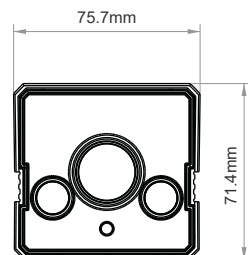

AOV

DWDR

4MP Video Resolution

IP Rating

Data Encryption

WiFi

- KYLA-VS-2BIP-WH** Kyla 2MP PoE Bullet Outdoor IPC
- KYLA-VS-4BIP-WH** Kyla 4MP PoE Bullet Outdoor IPC
- KYLA-VS-4BIW-WH** Kyla 4MP Wi-Fi Bullet Outdoor IPC