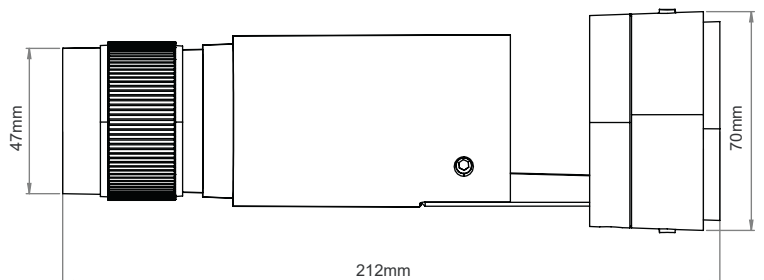

AOV

DWDR

2MP & 4MP Video Resolution

Plug and Play Installation

Data Encryption

KYLA-VS-2BIP-WH Kyla 2MP Bullet Indoor IPC – white
KYLA-VS-2BIP-BL Kyla 2MP Bullet Indoor IPC – black

KYLA-VS-4BIP-WH Kyla 4MP Bullet Indoor IPC – white
KYLA-VS-4BIP-BL Kyla 4MP Bullet Indoor IPC – black