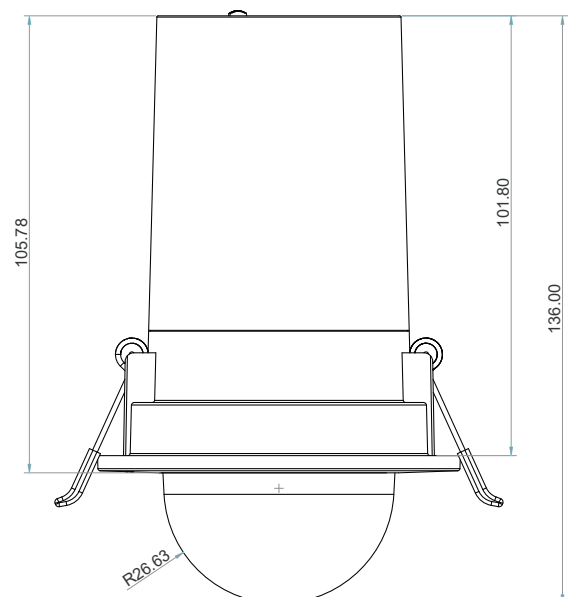

Key Features:

- 1/1.8", 4.0 megapixel, progressive scan CMOS sensor
- 2.8mm /4mm/6mm fixed lens
- 0.001 Lux (F1.0, AGC ON), 0 Lux with White Light (30m)
- Smart Hybrid Supplement light
- H.265, H.264, MJPEG codec support, Multiple streaming
- Built-in AI Algorithm: Motion detection, Object detection, Intrusion detection, Crossing-line people counting, Face capture, Illegal parking

KVS-IB04F-CIB

Kyla Intelligent Recessed Dome Camera with Built-In Battery