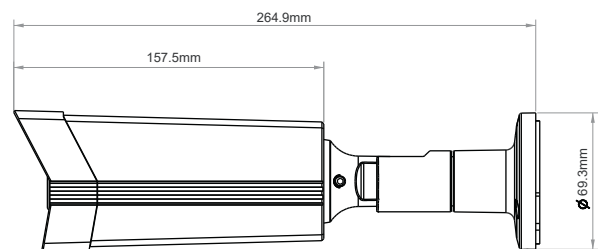

Kyla Intelligent Hybrid IR Bullet IP Camera

Key Features:

- 1/1.8", 4.0 megapixel, progressive scan CMOS sensor
- 2.8mm /4mm/6mm fixed lens
- 0.001 Lux (F1.0, AGC ON), 0 Lux with White Light (30m)
- Smart Hybrid Supplement light
- H.265, H.264, MJPEG codec support, Multiple streaming
- Built-in AI Algorithm: Motion detection, Object detection, Intrusion detection, Crossing-line people counting, Face capture, Illegal parking

KVS-IB04F-CI Kyla Vision 4MP Intelligent Hybrid IR Bullet Camera

KVS-IB04F-CIMS Kyla Vision 4MP Intelligent Hybrid IR Bullet Camera with Audio I/O