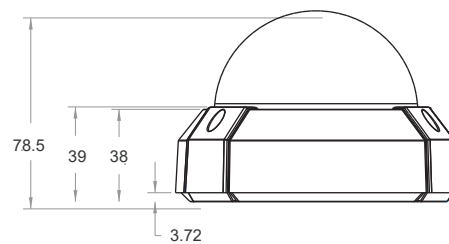

Kyla Outdoor Dome IP Camera

Key Features:

- 4mm fixed lens
- 0.01 Lux (F1.6, AGC ON), 0 Lux with IR(30m)
- H.265, H.264, MJPEG codec support, Multiple streaming

KYLA-VS-4DOP-WH Kyla 4MP PoE Dome Outdoor IPC