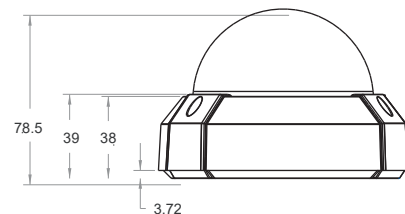

Kyla Intelligent Hybrid IR Dome IP Camera

Key Features:

- 1/1.8", 4.0 megapixel, progressive scan CMOS sensor
- 2.8mm /4mm/6mm fixed lens
- 0.001 Lux (F1.0, AGC ON), 0 Lux with White Light (30m)
- Smart Hybrid Supplement light
- H.265, H.264, MJPEG codec support, Multiple streaming
- Built-in AI Algorithm: Motion detection, Object detection, Intrusion detection, Crossing-line people counting, Face capture, Illegal parking

KVS-ID04F-CI Kyla Vision 4MP Intelligent Hybrid IR Dome Camera

KVS-ID04F-CIMS Kyla Vision 4MP Intelligent Hybrid IR Dome Camera with Audio I/O