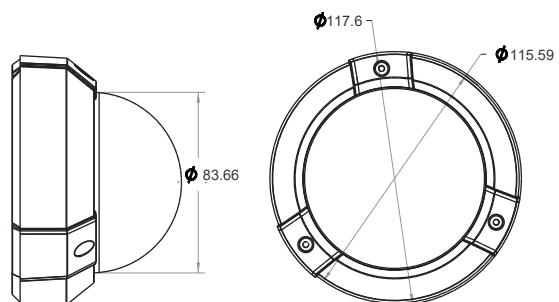

Kyla Intelligent Hybrid IR Dome IP Camera

Key Features:

- 1/1.8", 4.0 megapixel, progressive scan CMOS sensor
- 2.8mm /4mm/6mm fixed lens
- 0.001 Lux (F1.0, AGC ON), 0 Lux with White Light (30m)
- Smart Hybrid Supplement light
- H.265, H.264, MJPEG codec support, Multiple streaming
- Built-in AI Algorithm: Motion detection, Object detection, Intrusion detection, Crossing-line people counting, Face capture, Illegal parking

KVS-ID04F-CI Kyla Vision 4MP Intelligent Hybrid IR Dome Camera

KVS-ID04F-CIMS Kyla Vision 4MP Intelligent Hybrid IR Dome Camera with Audio I/O