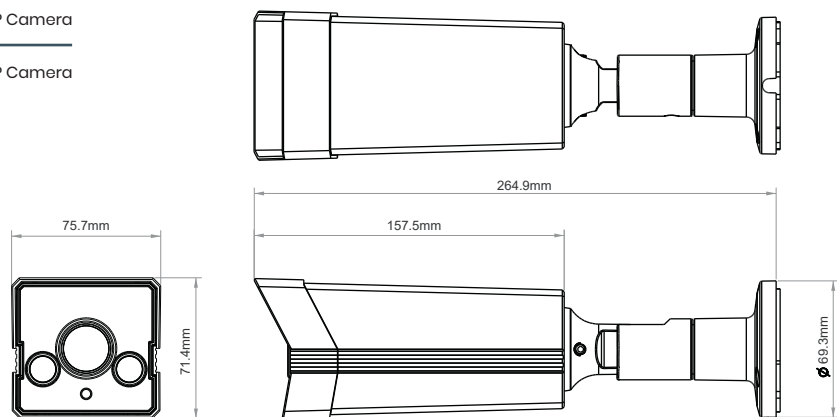

Edge AI

KVS-IB04F-C Kyla 4MP Intelligent IllumiLux Bullet IP Camera

KVS-IB04F-CIMS Kyla 4MP Intelligent IllumiLux Bullet IP Camera with Audio I/O

Kyla Intelligent Hybrid IR Bullet IP Camera

Key Features:

- 1/1.8", 4.0 megapixel, progressive scan CMOS sensor
- 2.8mm /4mm/6mm fixed lens
- 0.001 Lux (F1.0, AGC ON), 0 Lux with White Light (30m)
- Smart Hybrid Supplement light
- H.265, H.264, MJPEG codec support, Multiple streaming
- Built-in AI Algorithm: Motion detection, Object detection, Intrusion detection, Crossing-line people counting, Face capture, Illegal parking