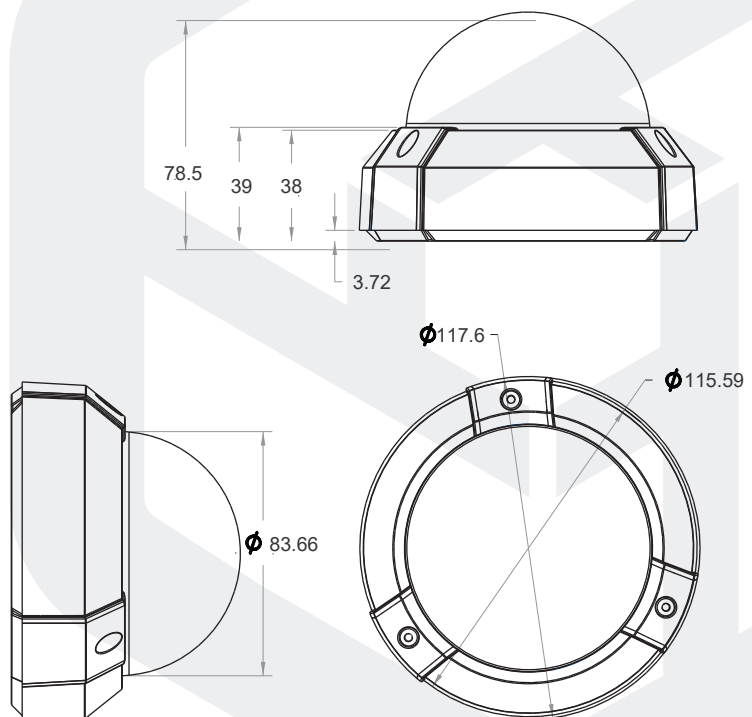

### Key Features:

- 1/1.8", 4.0 megapixel, progressive scan CMOS sensor
- 4mm/6mm fixed lens
- 0.001 Lux (F1.6, AGC ON), 0 Lux with White Light (30m)
- Smart Hybrid Supplement light
- H.265, H.264, Multiple streaming
- Built-in AI Algorithm: Motion detection, Object detection, Intrusion detection, Line crossing counting, Face capture, Tampering, Illegal parking

KVS-ID04F-CI Kyla Vision Intelligent 4mp Hybrid IR Dome Camera

General	
On-board Storage	Built-in memory card slot, support microSD card, up to 512 GB
Reset Key	Yes
Client	Kyla App
Web Browser	Google Chrome® 57 and above
	Safari® 11 and above
	Microsoft® Edge 91 and above
Web Client Language	(International languages) English
Environmental & Electrical	
Operating temperature	-20 °C to 50 °C
	Humidity 95% or less (non-condensing)
IP Rating	IP67
Vandal Rating	
Input Voltage	PoE(IEEE802.3af, Class3)
Power Consumption	PoE(IEEE 802.3af) / DC12V/1A Max 8.0W
Mechanical	
Material	Metal
Color	White
Screw Material	Torx Screw
Camera Dimension	117.6mm X 115.5mm x 78.5mm
Package Dimension	145mmx155mmx90mm
Camera Weight	450g
Certifications & Standards	
EMC	CE: EN 62368-1, CII SPR32, EN300328&EN301489-1/17
	FCC: FCC Part 15B, Part 15.247
Safety	
Environment	
DORI (EN62676-4 standard)	
4mm:	Detect (25px/m): 58.1m
	Observe (63px/m): 23.1m
	Recognise (125px/m): 11.6m
	Identify (250px/m): 5.8m
6mm:	Detect (25px/m): 88m
	Observe (63px/m): 34.9m
	Recognise (125px/m): 17.6m
	Identify (250px/m): 8.8m